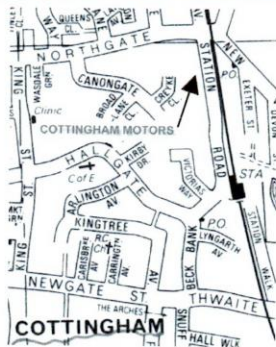

THREE SWANS RALLY

17/18TH JUNE 2000.

RESULTS

**SALES, SERVICE, SPARES, MOT, AIRCONDITIONING,
MOTORSPORT SPECIALISTS, & VEHICLE
RECOVERY.**

TEL. 01482 847200

MOBILE 07803 944332

**STATION MILLS, STATION YARD, COTTINGHAM,
EAST YORKSHIRE, HU16 4LL.**

KENT CAMS

the name in performance camshafts

ASSOCIATION OF NORTH EAST MIDLAND MOTOR CLUBS (A.N.E.M.M.C.)
R. H. MAP SERVICES
ROAD RALLY CHAMPIONSHIP 2000

£45 WHICH INCLUDES 2 BREAKFASTS FOR 110 MILES OF TRADITIONAL ROADS ON MAPS 100 & 106. A ROUND OF THE ANCC & ANEMMC ROAD RALLY CHAMPIONSHIPS. STARTING FROM SHIPTONTHORPE AND FINISHING IN GILBERDYKE.